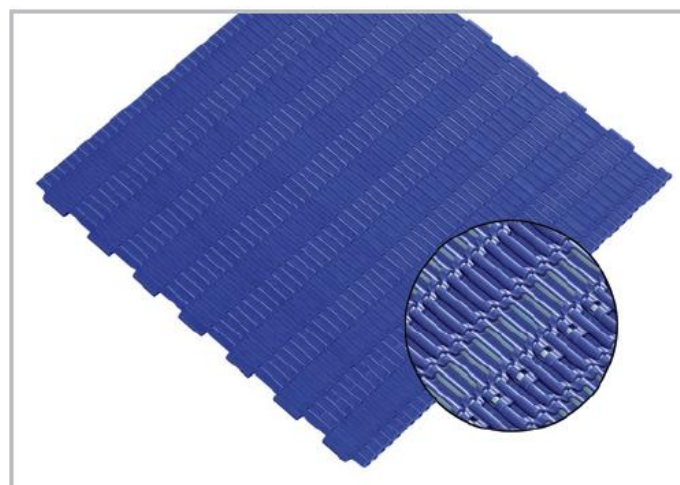

M0870 Micropitch Flat Top 0.3"

Main Industry Segments

Food industry: Bakery, Fruits and Vegetables

Non-Food industry: Materials Handling, Packaging

Description

- 0% open area
- Solid plate
- Imperial belt width
- Dynamic open hinge, easy to clean
- Rod diameter 3 mm (1/9")
- Nosbar diameter 7 mm (3/11")
- Snap fit rod retaining system
- Food approved materials